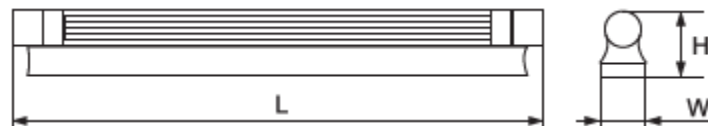

TECHNICAL SPECIFICATION

Fluorescent cabinet fixture - CAB-08

Technical data

- Nominal voltage: 230V/50-60Hz
- Fluorescent tube type (included in the commercial kit): T5/G5
- Power supply: Electronic control gear
- Colour temperature: 6500K
- Product colour: Grey
- Body: Aluminum
- Diffuser: Quality plastic cover
- Models: 8W/13W/21W
- Installation type: Surface mounting
- Dimmable: No
- Lampholder designation: G5
- Dust and humidity protection level: IP21
- Protection against electric shock : I
- Protection against ignition and fire: Class F

Product benefits

- Easy to install and maintain
- Economic power consumption
- Absolutely noiseless
- Bright and even light distribution

Variants and dimensions

Watt	Colour body	Size (mm)			Ballast	Catalogue number	Packing (pcs)
		Length	Width	Height			
8W	grey	365	58	70	electronic	908508	16
13W	grey	595	58	70	electronic	908513	16
21W	grey	935	58	70	electronic	908521	12